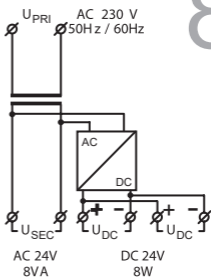

# 4

	1.5-25mm <sup>2</sup>
	≥2Nm

Ex9PS 30W S R T

Ex9PS 10W N 24V AC/DC T

**NOARK**

Printed with environment-friendly paper  
 Copyright Noark. All Right Reserved  
 Manufacturer: NOARK Electric (Shanghai) Co., Ltd.  
 3857 Sixian Road, Songjiang District, Shanghai  
 Importer: NOARK Electric Europe s.r.o.  
 Sezemická 2757/2, 193 00 Praha 9, Czech Republic  
 www.noark-electric.eu  
 11012021