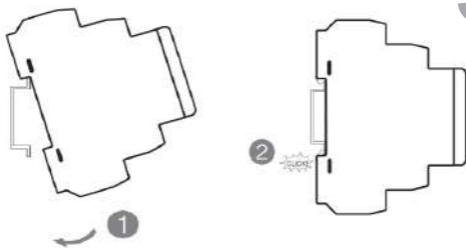

# 4

	1.5-25mm <sup>2</sup>
	≥2Nm

Ex9PS 30W S R T

Ex9PS 10W N 24V AC/DC T

**NOARK**

Printed with environment-friendly paper  
 Copyright Noark. All Right Reserved  
 Manufacturer: NOARK Electric (Shanghai) Co., Ltd.  
 3857 Sixian Road, Songjiang District, Shanghai  
 Importer: NOARK Electric Europe s.r.o.  
 Sezemická 2757/2, 193 00 Praha 9, Czech Republic  
 www.noark-electric.eu  
 11012021