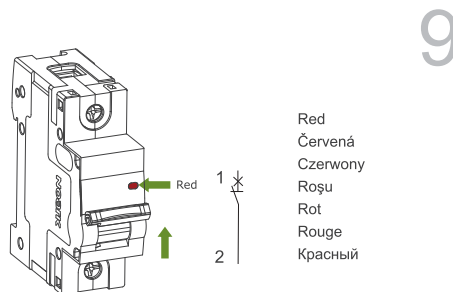

NOARK

Printed with environment-friendly paper

Copyright Noark. All Rights Reserved

www.noark-electric.eu