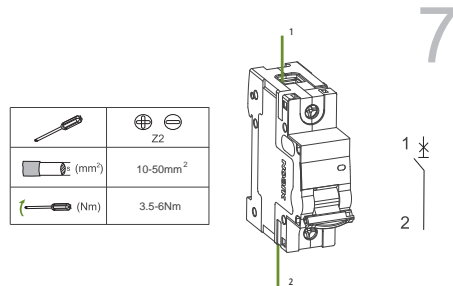

NOARK

Printed with environment-friendly paper

Copyright Noark. All Rights Reserved

www.noark-electric.eu