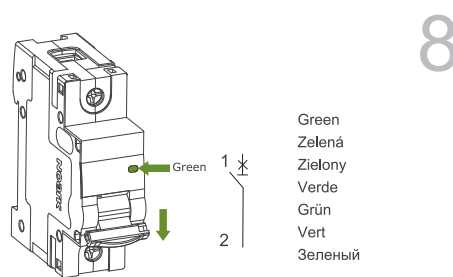

NOARK

Printed with environment-friendly paper

Copyright Noark. All Rights Reserved

www.noark-electric.eu