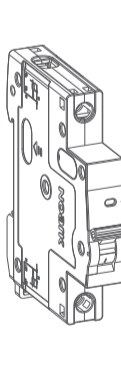

Installation

Disassemble

Connection

$\varnothing s$ (mm ²)	(1~16)mm ²
	2.0N·m

Green
 Zelená
 Zielony
 Verde
 Grün
 Vert
 Зеленый

Red
 Červená
 Czerwony
 Roșu
 Rot
 Rouge
 Красный

environmental protection

In order to protect the environment, when the product or its components are scrapped, please dispose of it as industrial waste or hand it over to the recycling station for disaggregation, recycling and reuse according to relevant national regulations.