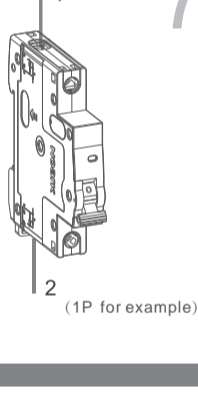

Installation

Disassemble

Connection

$\varnothing s$ (mm ²)	(1~16)mm ²
	2.0N·m

Green
 Zelená
 Zielony
 Verde
 Grün
 Vert
 Зеленый

Red
 Červená
 Czerwony
 Roșu
 Rot
 Rouge
 Красный

environmental protection

In order to protect the environment, when the product or its components are scrapped, please dispose of it as industrial waste or hand it over to the recycling station for disaggregation, recycling and reuse according to relevant national regulations.