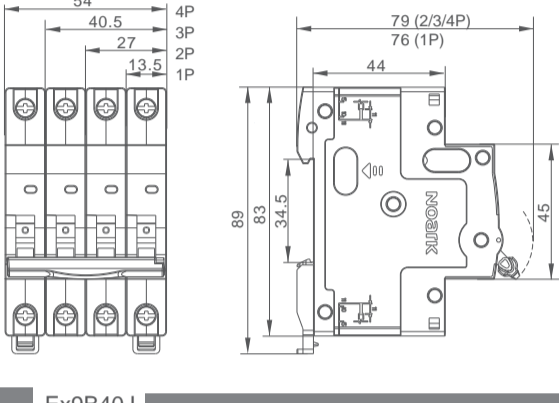

Installation

Disassemble

Connection

$\varnothing s$ (mm ²)	(1~16)mm ²
	2.0N·m

Green
 Zelená
 Zielony
 Verde
 Grün
 Vert
 Зеленый

Red
 Červená
 Czerwony
 Roșu
 Rot
 Rouge
 Красный

environmental protection

In order to protect the environment, when the product or its components are scrapped, please dispose of it as industrial waste or hand it over to the recycling station for disaggregation, recycling and reuse according to relevant national regulations.