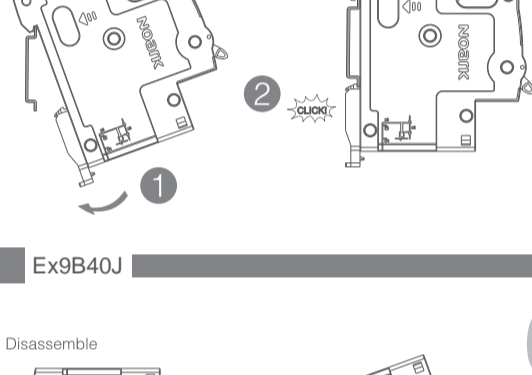

Installation

Disassemble

Connection

$\varnothing s$ (mm ²)	(1~16)mm ²
	2.0N·m

Green
 Zelená
 Zielony
 Verde
 Grün
 Vert
 Зеленый

Red
 Červená
 Czerwony
 Roșu
 Rot
 Rouge
 Красный

environmental protection

In order to protect the environment, when the product or its components are scrapped, please dispose of it as industrial waste or hand it over to the recycling station for disaggregation, recycling and reuse according to relevant national regulations.