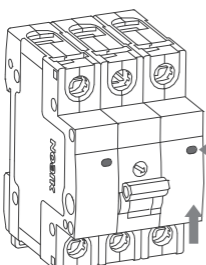

Red

Red
Červená
Czerwony
Roșu
Rot
Rouge
Красный

NOARK

Printed with environment-friendly paper

Copyright Noark. All Rights Reserved

www.noark-electric.eu