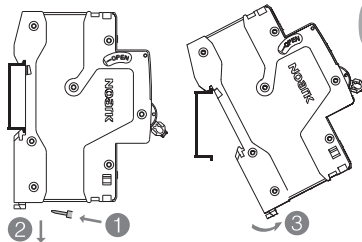

6

Connection tool	1/8" screw driver
Wiring capability (mm²)	1~16mm²
Tightening torque (Nm)	1.5Nm