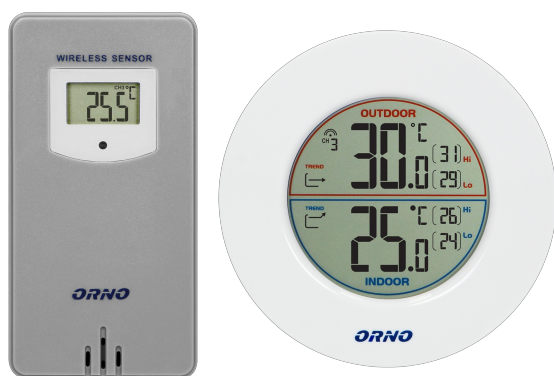

PRODUCT CARD

PRODUCT CODE: OR-SP-3100/W-G

EAN CODE: 5900378654582

Wireless weather station with indoor and outdoor temperature indicator, grey and white

Temperature measurement:

Type of power supply:
via battery

Range in the open area:
60m

General information

Temperature measurement:

Humidity measurement:

Pressure measurement:

Type of power supply: via battery

Indoor unit protection level:

Colour: white-grey

Indoor unit power source:

Outdoor unit protection level:

Communication protocol:

Outdoor unit power source:

Possibility of extension: yes

Range in the open area: 60 m

Maximum transmitter power: <10 mW