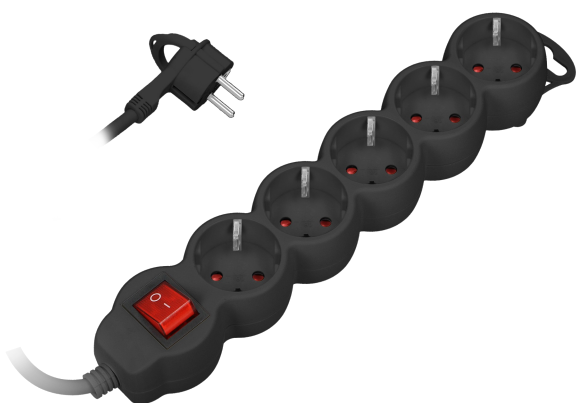

PRODUCT CARD

PRODUCT CODE: ORAE13150(GS)/B/3M
EAN CODE: 5908254811326

Extension sockets 5x 2P+E (Schuko), with a central switch and a cable 3m long - H05VV-F 3x1.0mm², I_{max}=10A, flat plug, black

Max. load:
2300 W

Standard of the socket:
schuko (type F)

Other features:
flat plug, switch

Number of sockets:
5

Colour:
black

Type of socket:
2P+E

Wire length:
3m